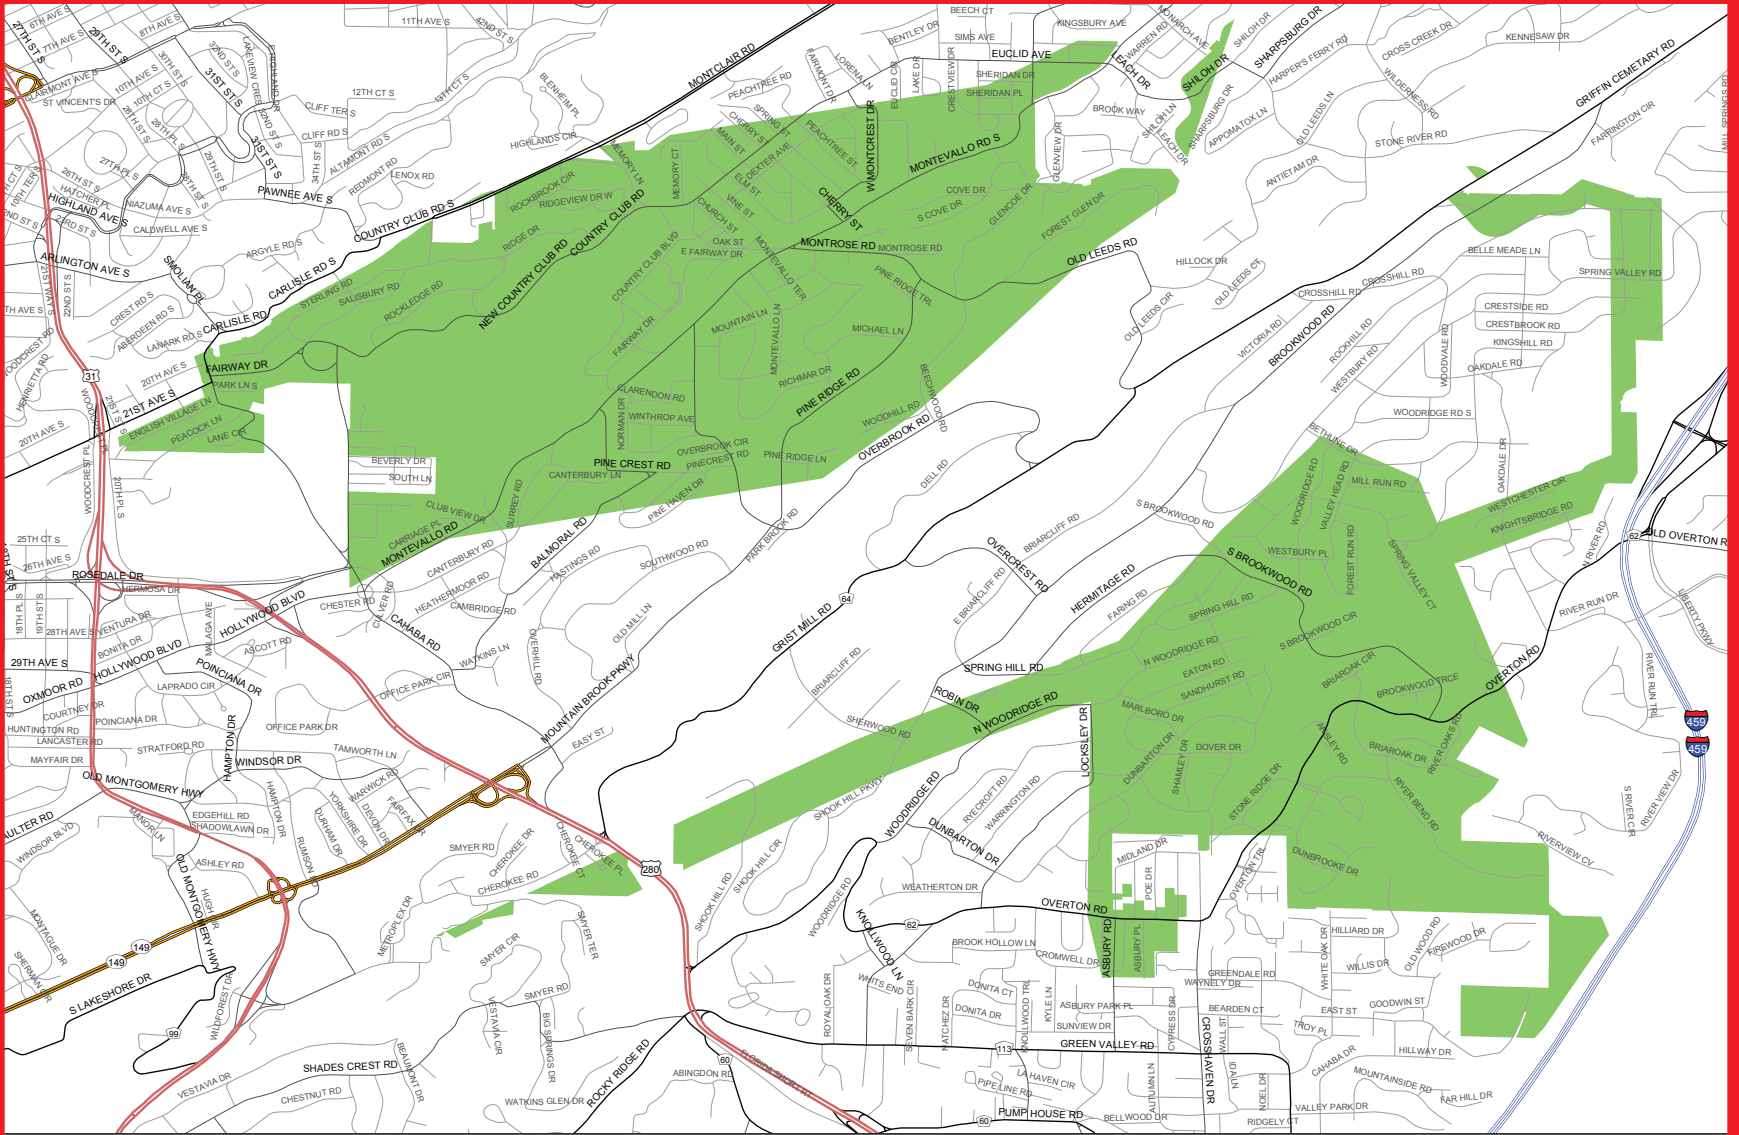

A PUBLIC NOTICE FROM ALABAMA POWER

TREE CREWS WORKING IN MOUNTAIN BROOK THROUGH EARLY 2017

Alabama Power crews are working in several Mountain Brook neighborhoods, removing trees and other vegetation that threaten the safety and reliability of our electrical system.

As part of this process, Alabama Power goes to great lengths to talk with individual property owners. Company representatives are going door to door, leaving notices at locations where work is needed.