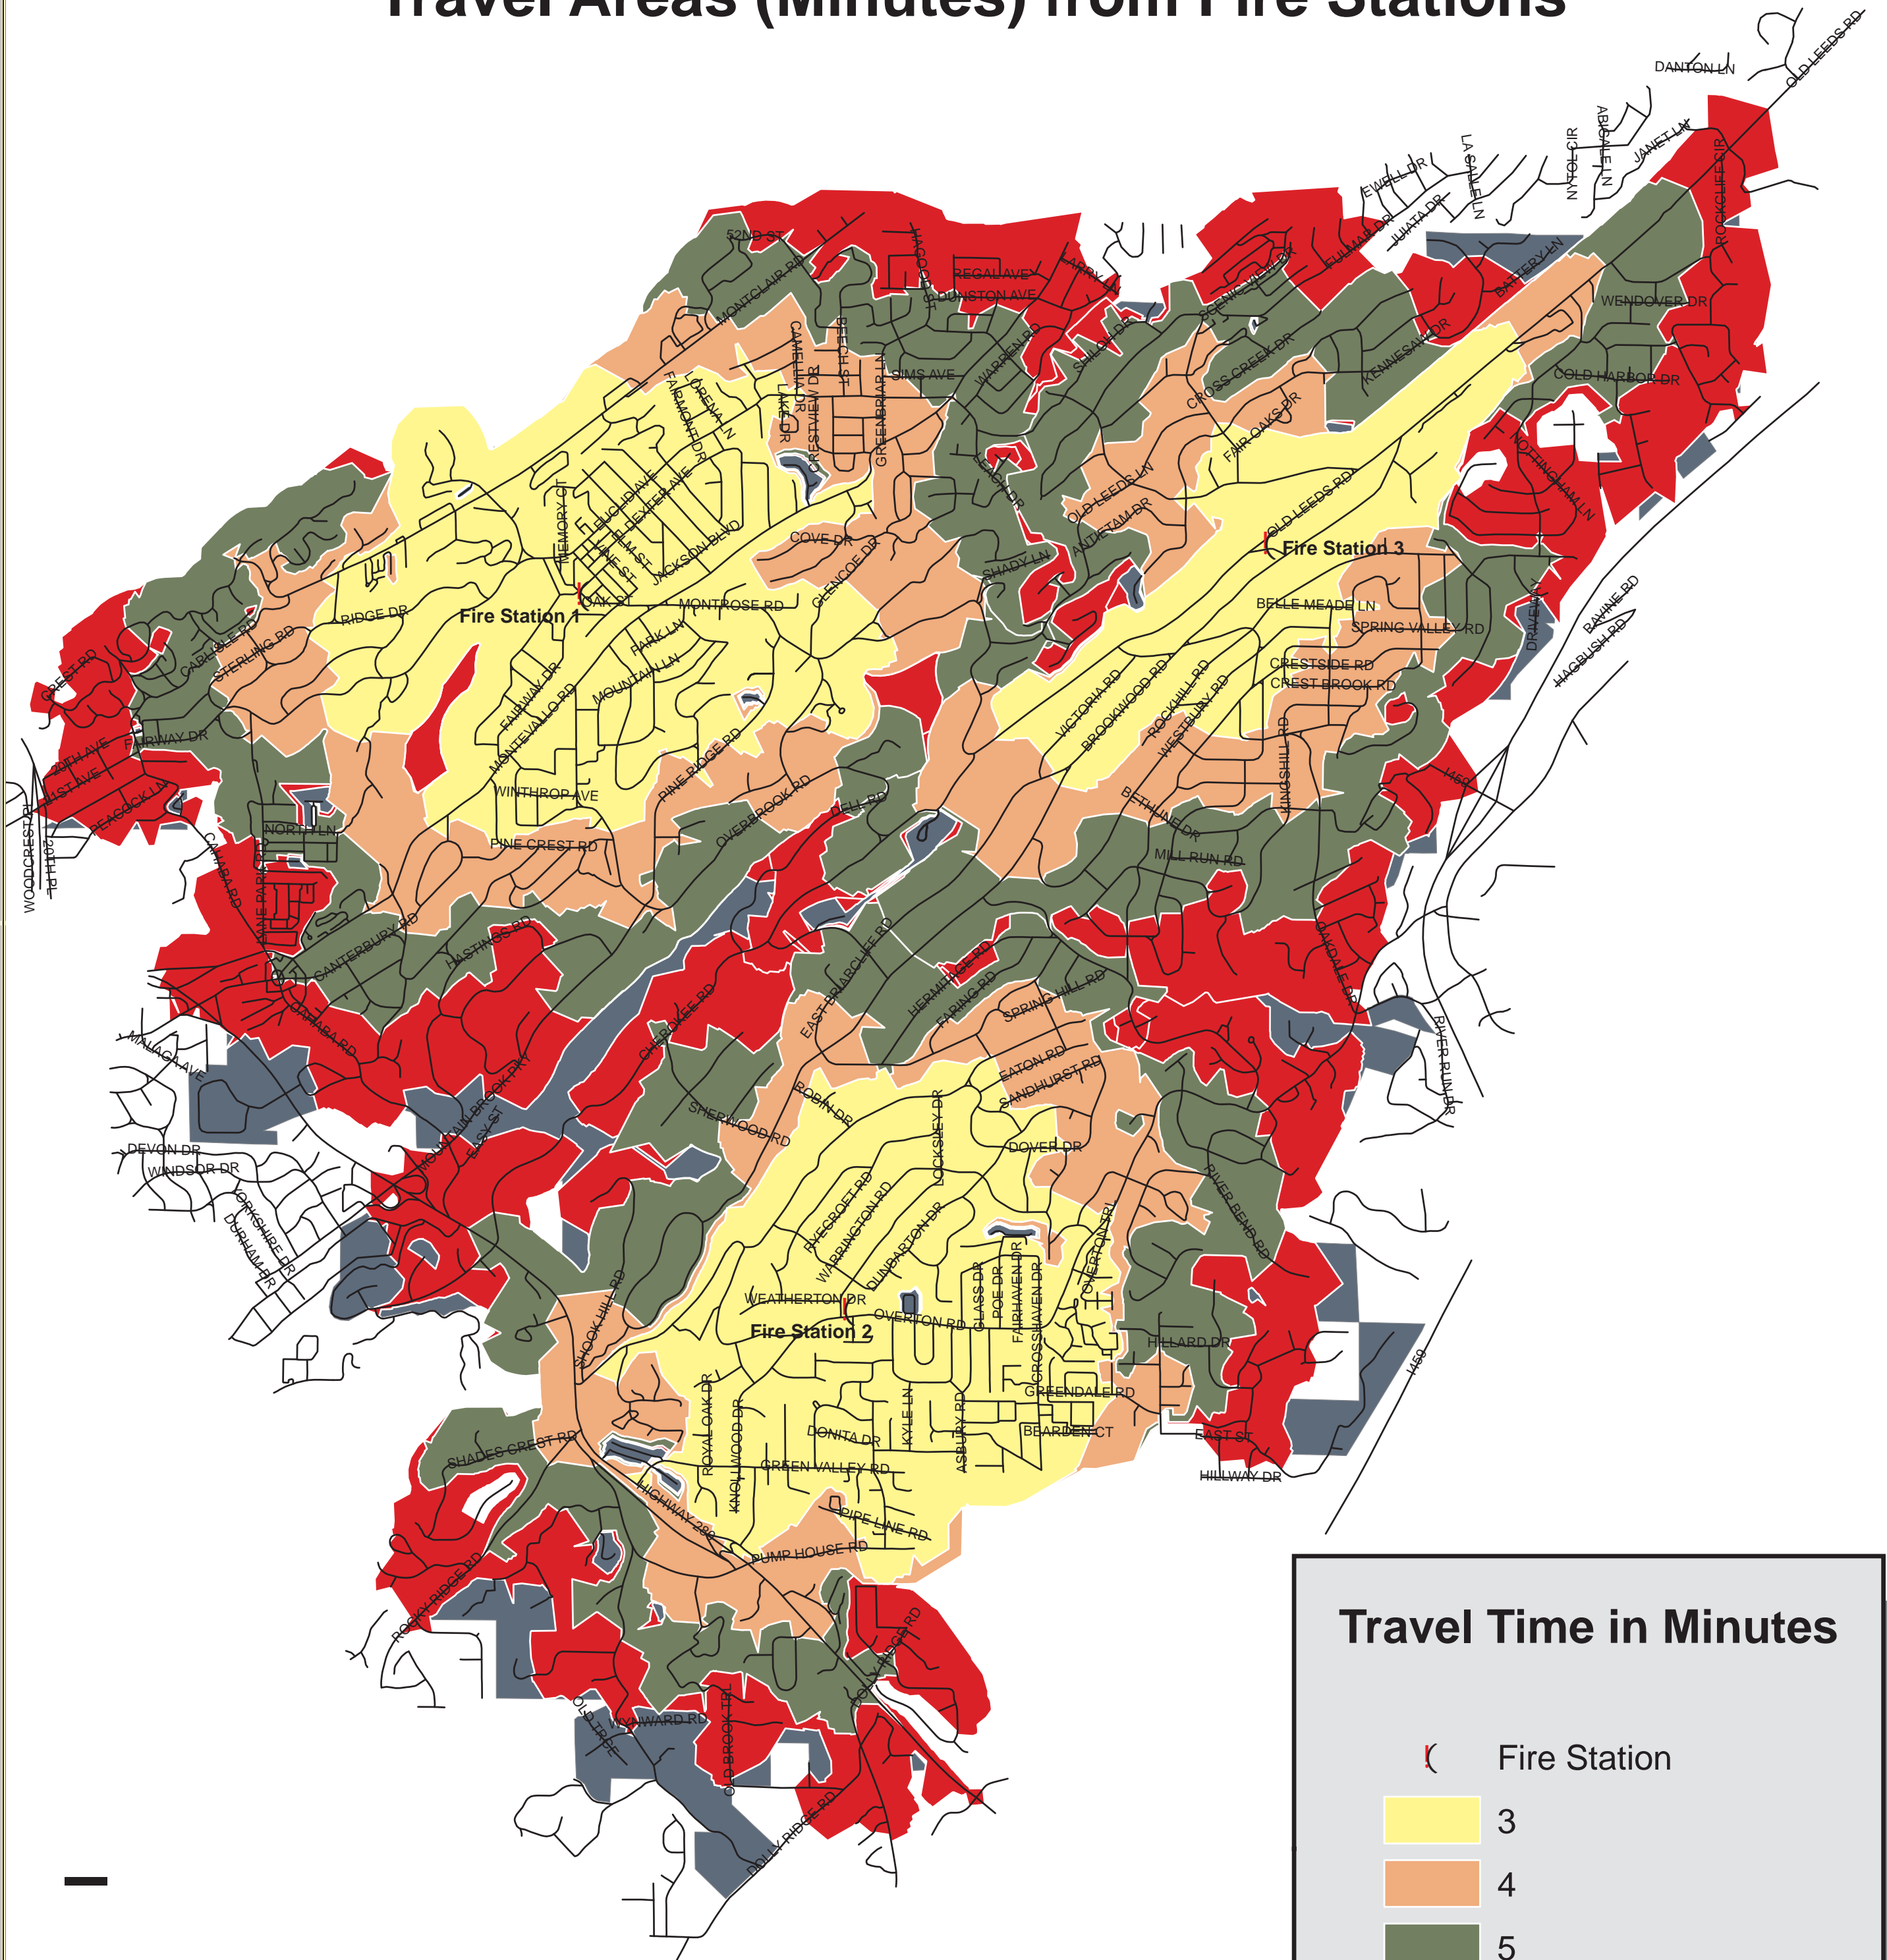

# MOUNTAIN BROOK FIRE DEPARTMENT

## Travel Areas (Minutes) from Fire Stations

Note: Does not include approximately 1 minute for reaction time from dispatch to responding

**Travel Time in Minutes**

- (Red circle icon) Fire Station
- 3
- 4
- 5
- 6
- CityLimitsEstNov05