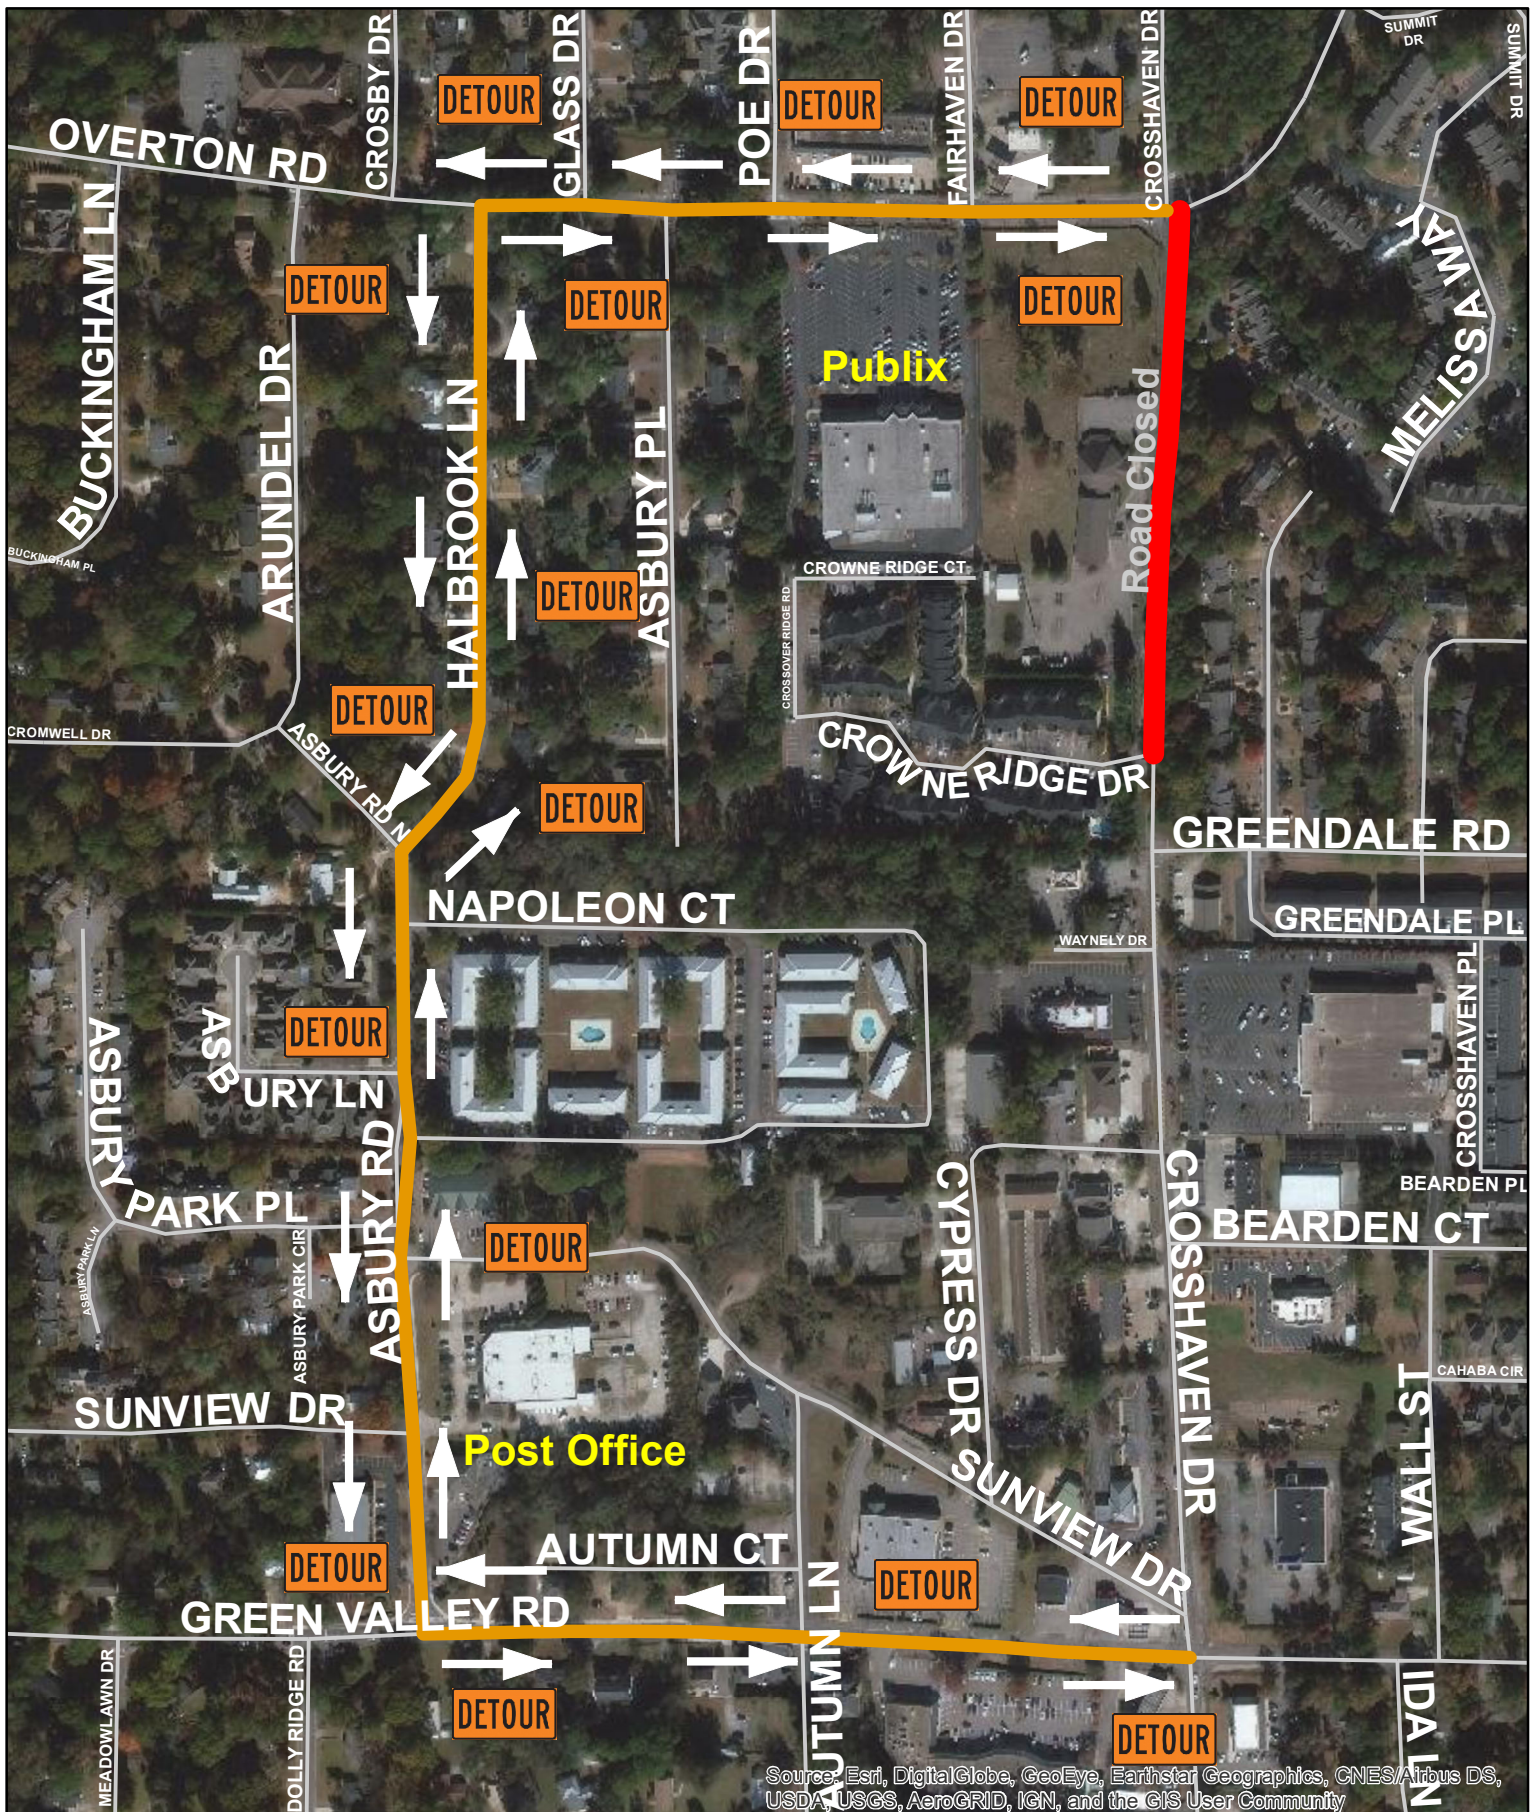

Crosshaven Road Detour

Source: Esri, DigitalGlobe, GeoEye, Earthstar Geographics, CNES/Airbus DS, USDA, USGS, AeroGRID, IGN, and the GIS User Community

City of Vestavia Hills
Department of GIS
July 7, 2020