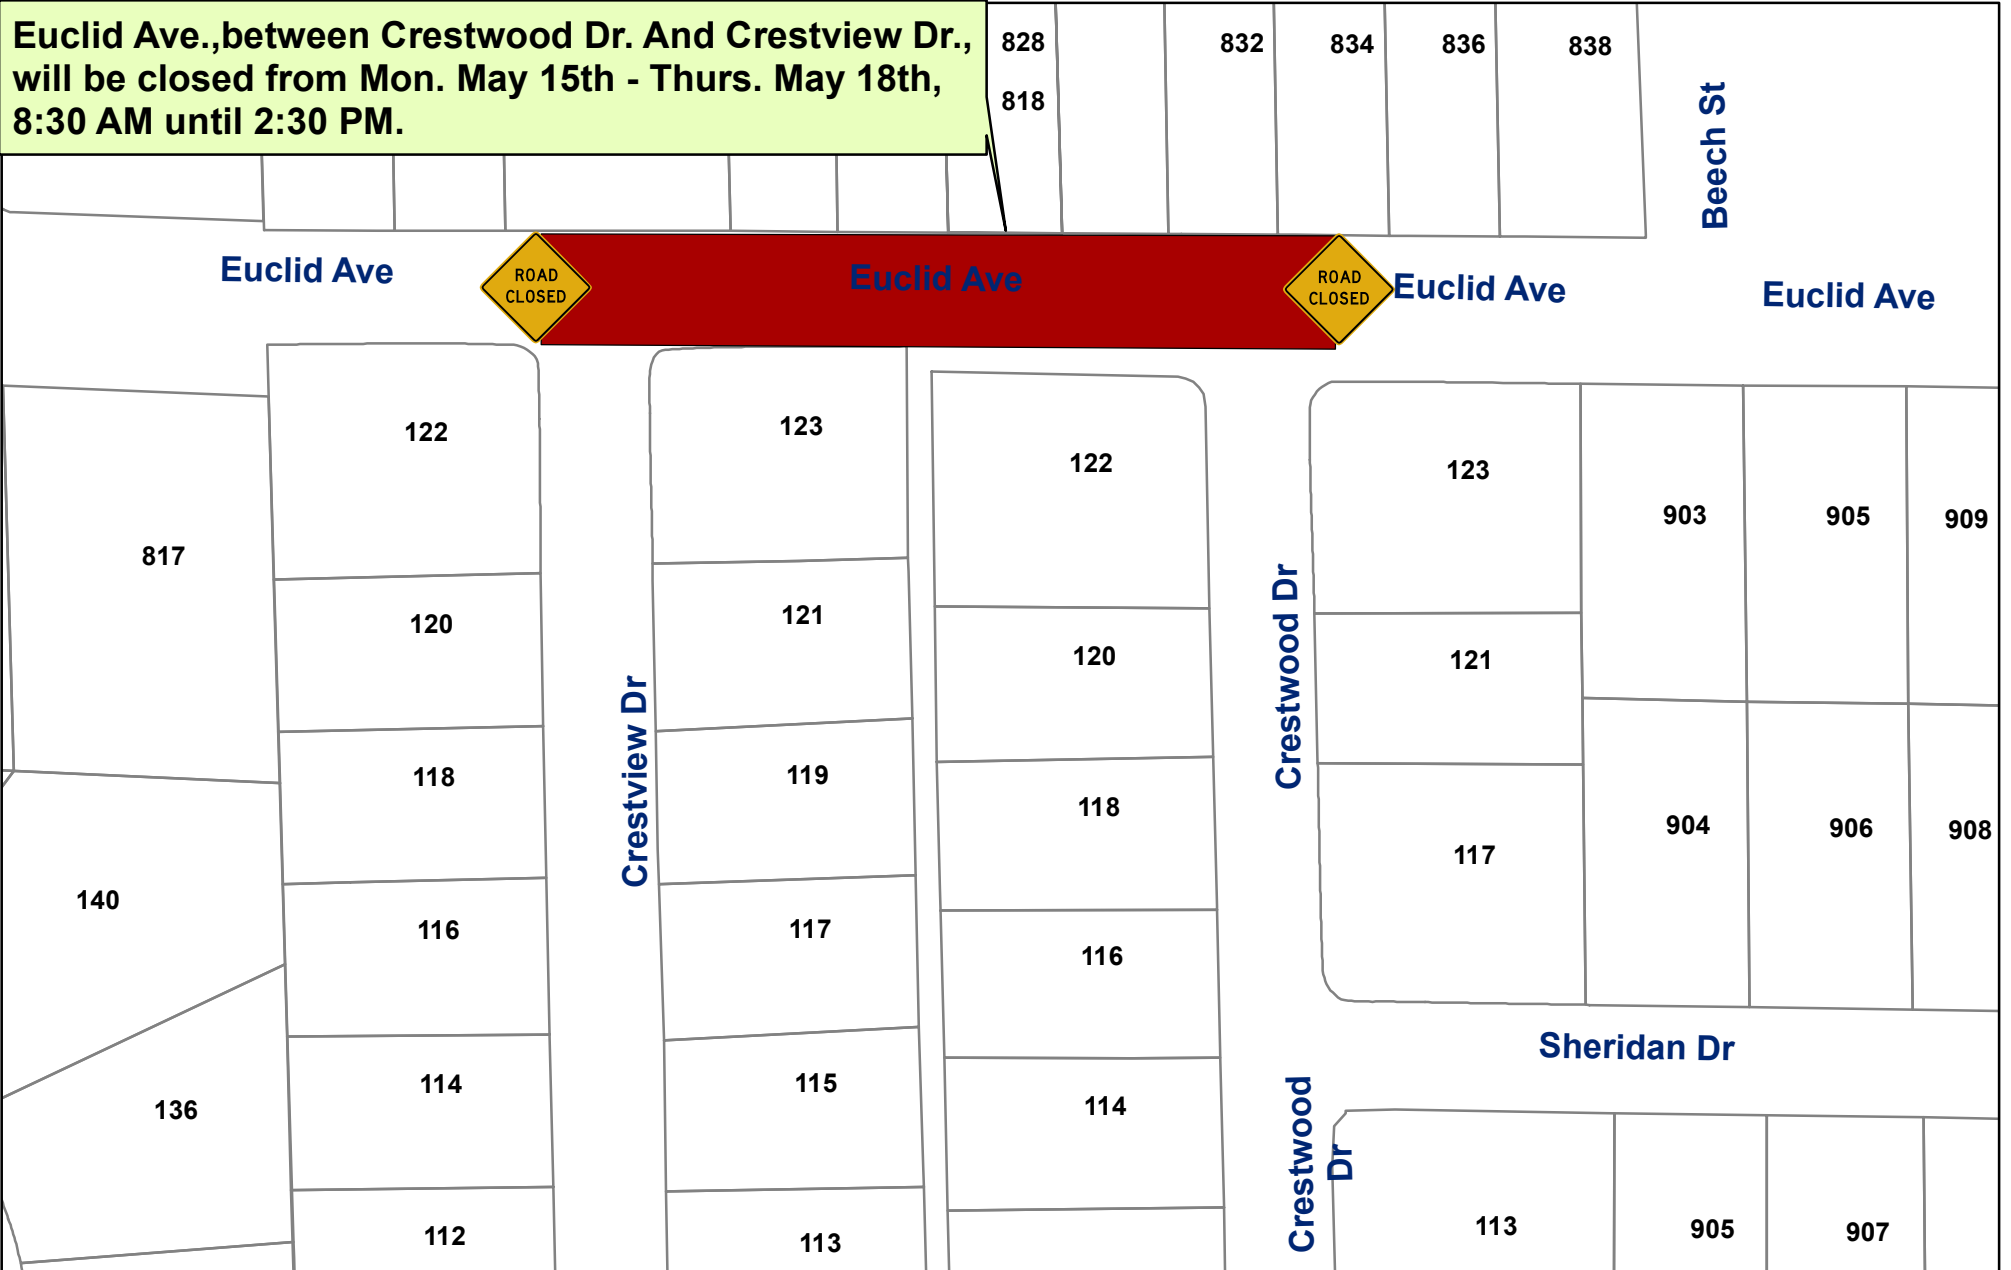

Euclid Avenue Road Closure

Euclid Ave., between Crestwood Dr. And Crestview Dr., will be closed from Mon. May 15th - Thurs. May 18th, 8:30 AM until 2:30 PM.

Legend

 Road Closed