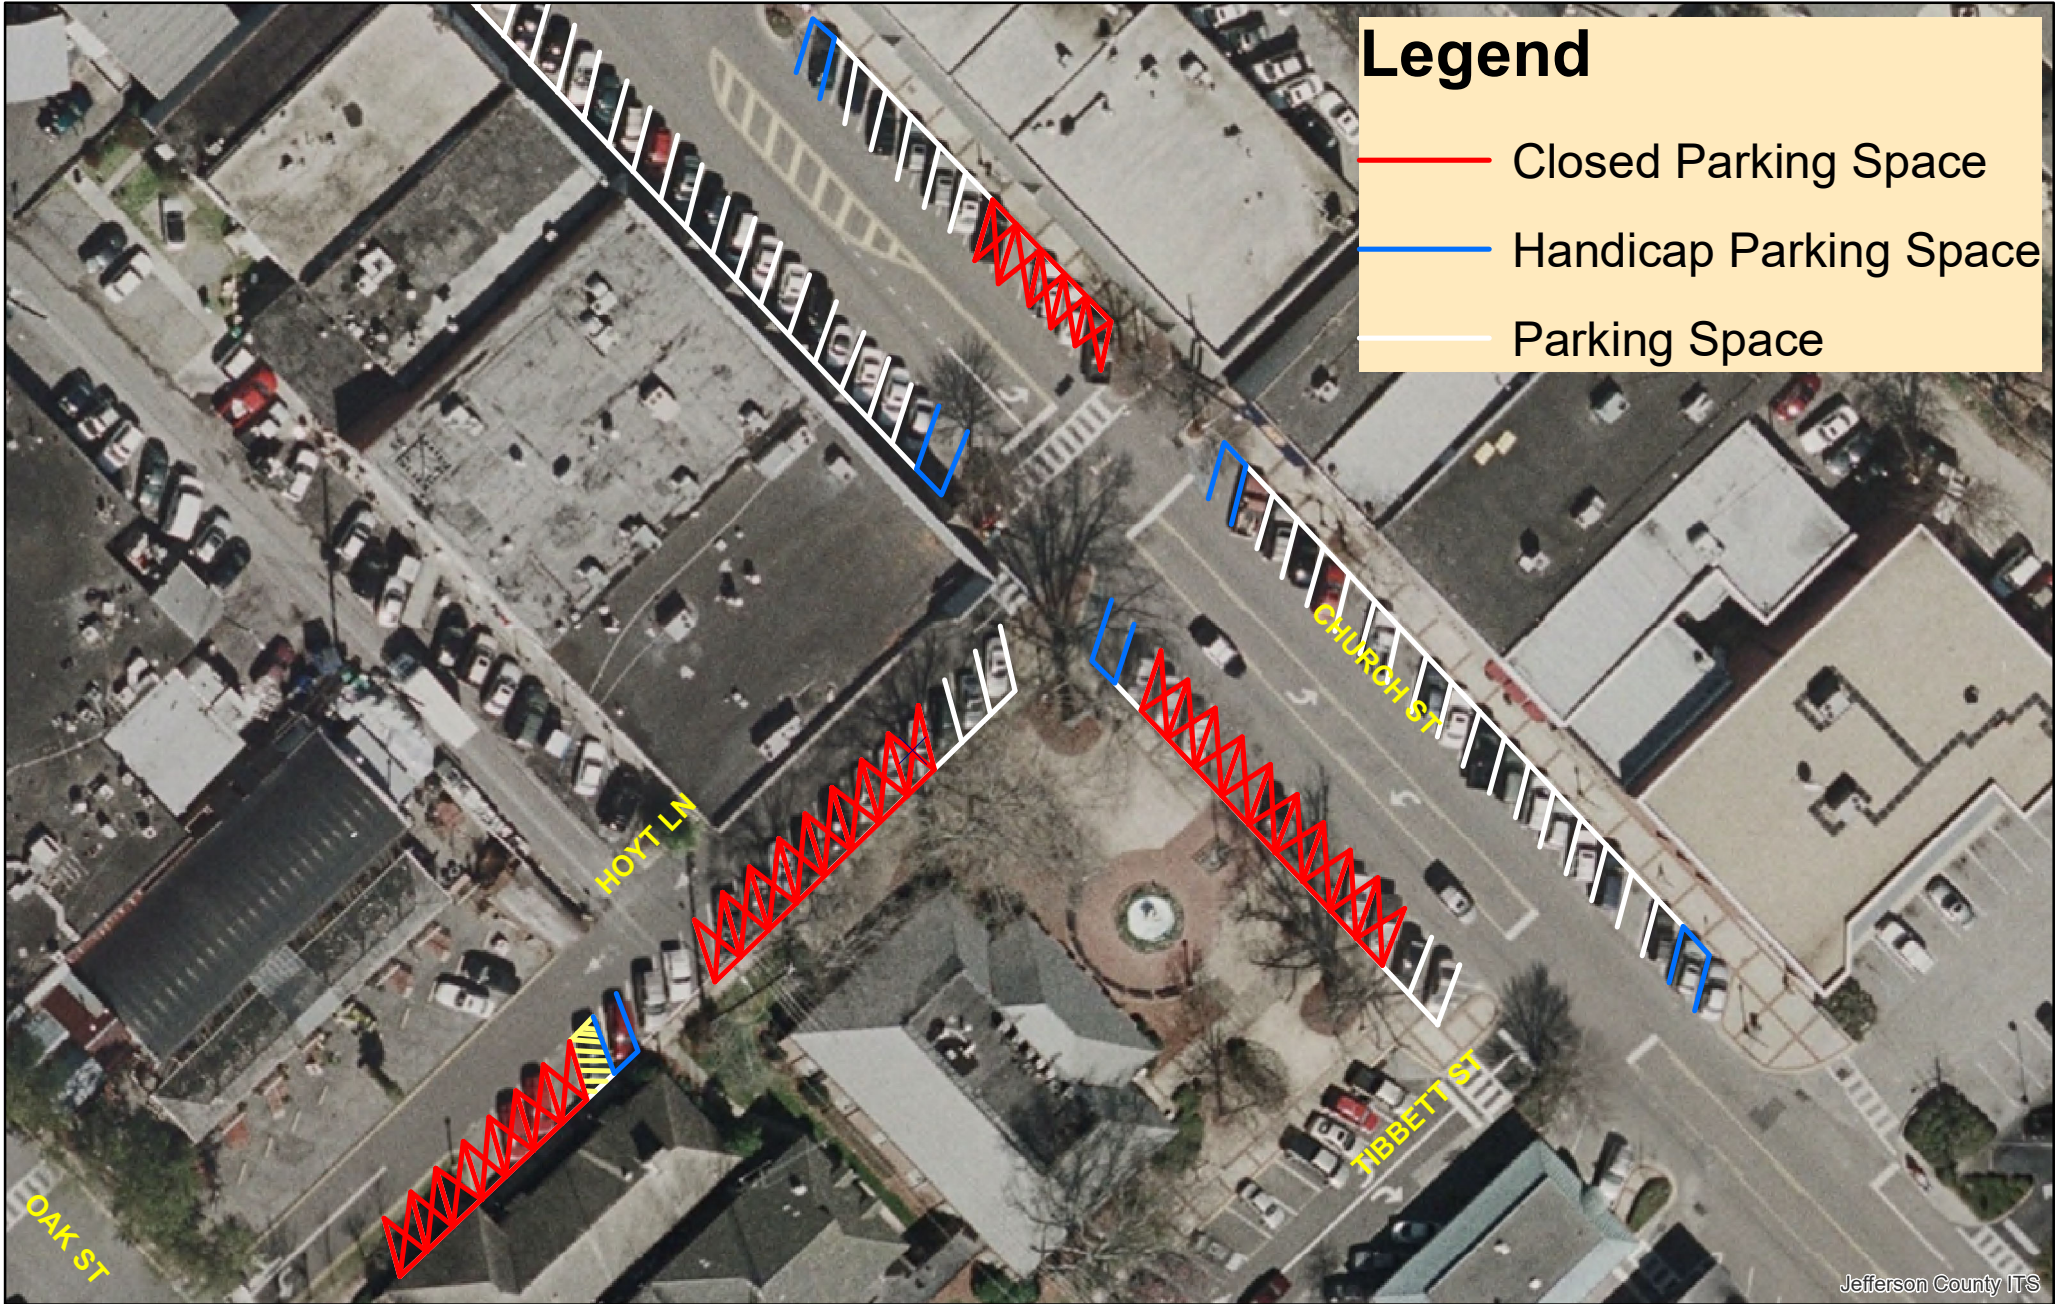

# Closed Parking Spaces Monday 1-30-23

## Legend

-  Closed Parking Space
-  Handicap Parking Space
-  Parking Space

City of Mountain Brook GIS Dept.  
Created by: Eddy Parsons  
Date: 1-20-23