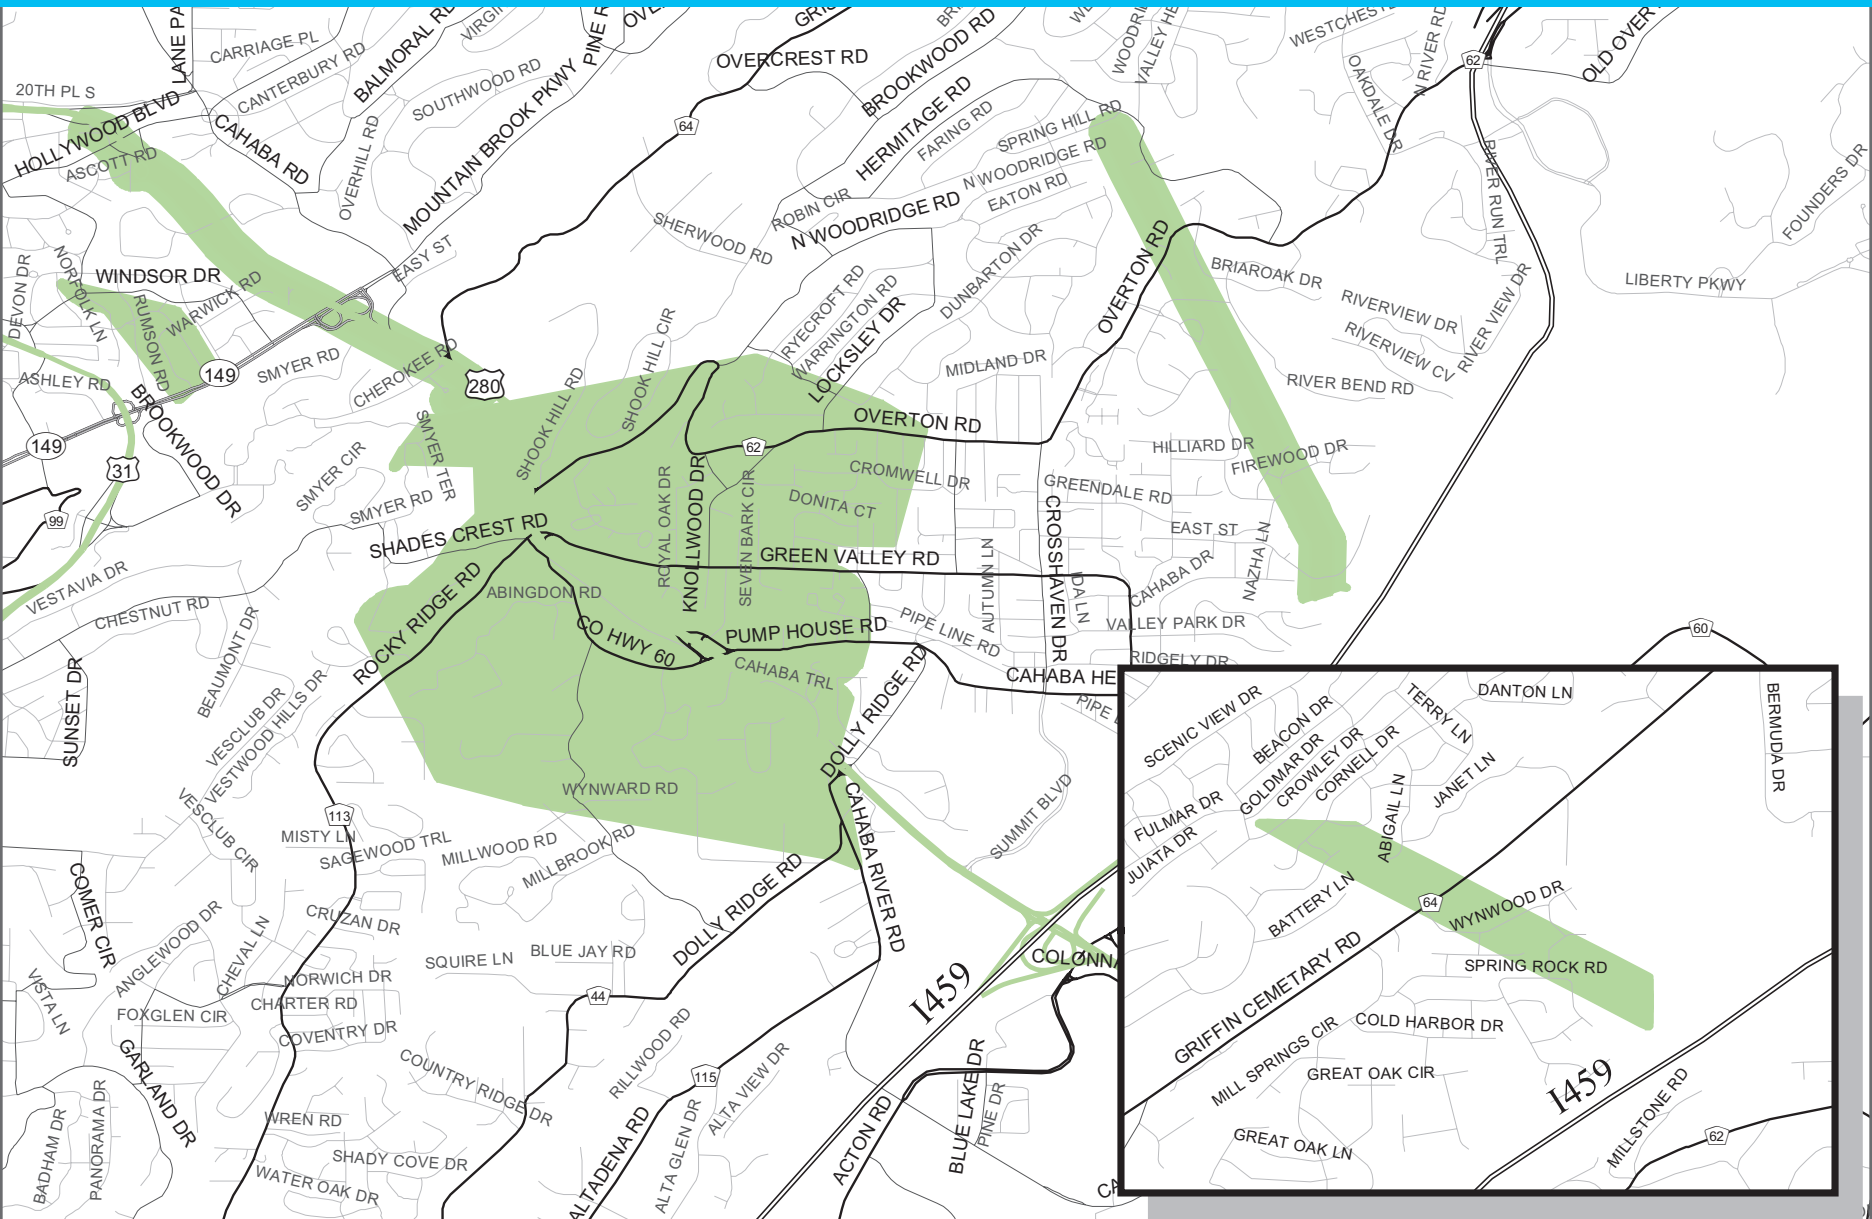

A PUBLIC NOTICE FROM ALABAMA POWER

TREE CREWS WORKING IN MOUNTAIN BROOK THROUGH SPRING 2021

Alabama Power crews are working in several Mountain Brook neighborhoods, removing trees and other vegetation that threaten the safety and reliability of our electrical system.

As part of this process, Alabama Power goes to great lengths to talk with individual property owners. Company representatives are going door to door, leaving notices at locations where work is needed.

If you have any questions before crews come by your home, please call Alabama Power at 205-257-2155 and ask for someone in the Vegetation Management Group to contact you. Or you can email us at apcvm@southernco.com. Work in Mountain Brook and nearby areas is expected to continue through early 2021.

As we work in communities to meet the needs of our customers, please maintain a safe social distance of six feet from our crews and field representatives to help prevent the spread of the coronavirus.