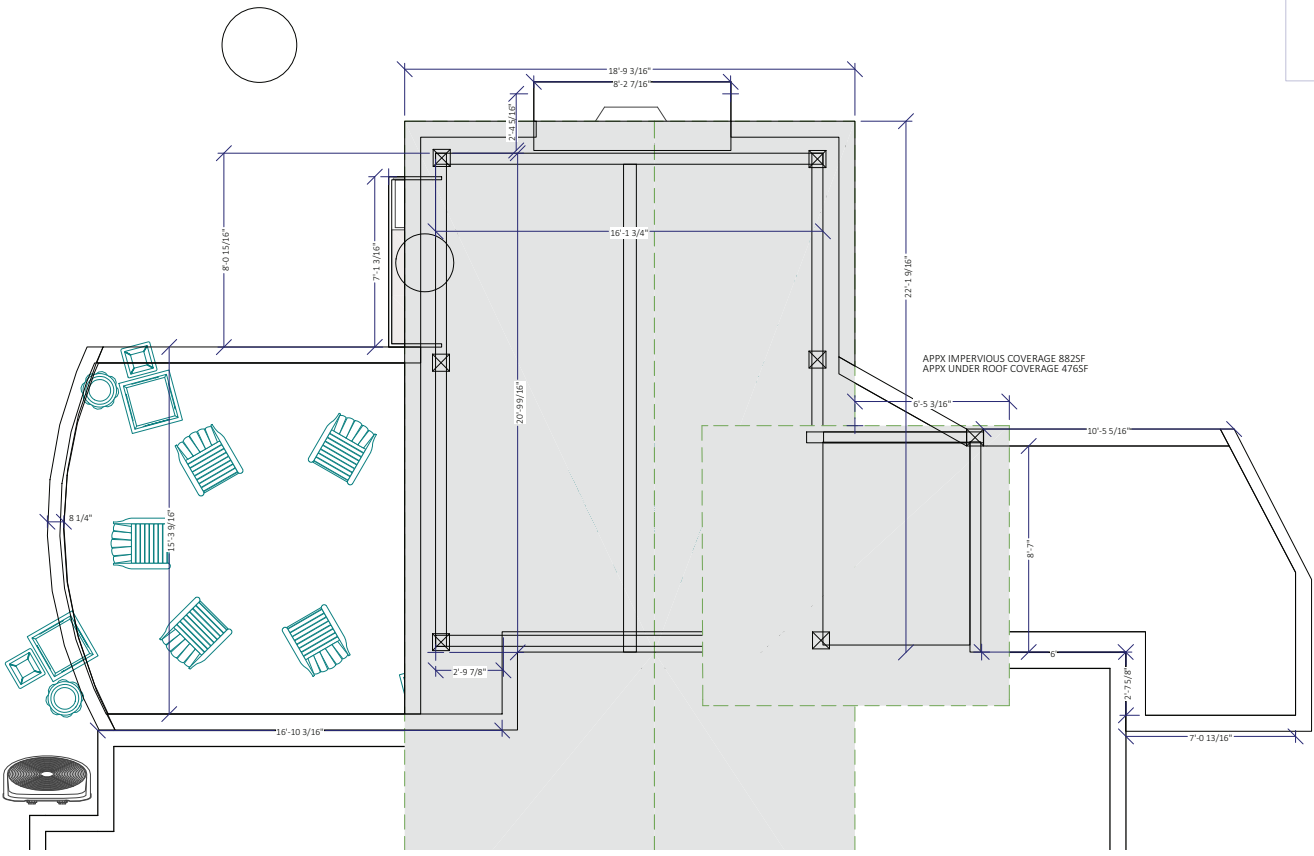

NEW PROPOSED PLAN

MACY AND LEIGH SMITH
OUTDOOR LIVING AREA
411 MEADOW BEGON LANE
MOUNTAIN BROOK, AL 35213

DRAWN BY:

Log Kennedy

DATE:

3/22/2024

SCALE:

1/4" = 1'-0"

SHEET:

A-9

SHADED AREA INDICATES NEW COVERED STRUCTURE ROOF LINE INCLUDING OVERHANGS