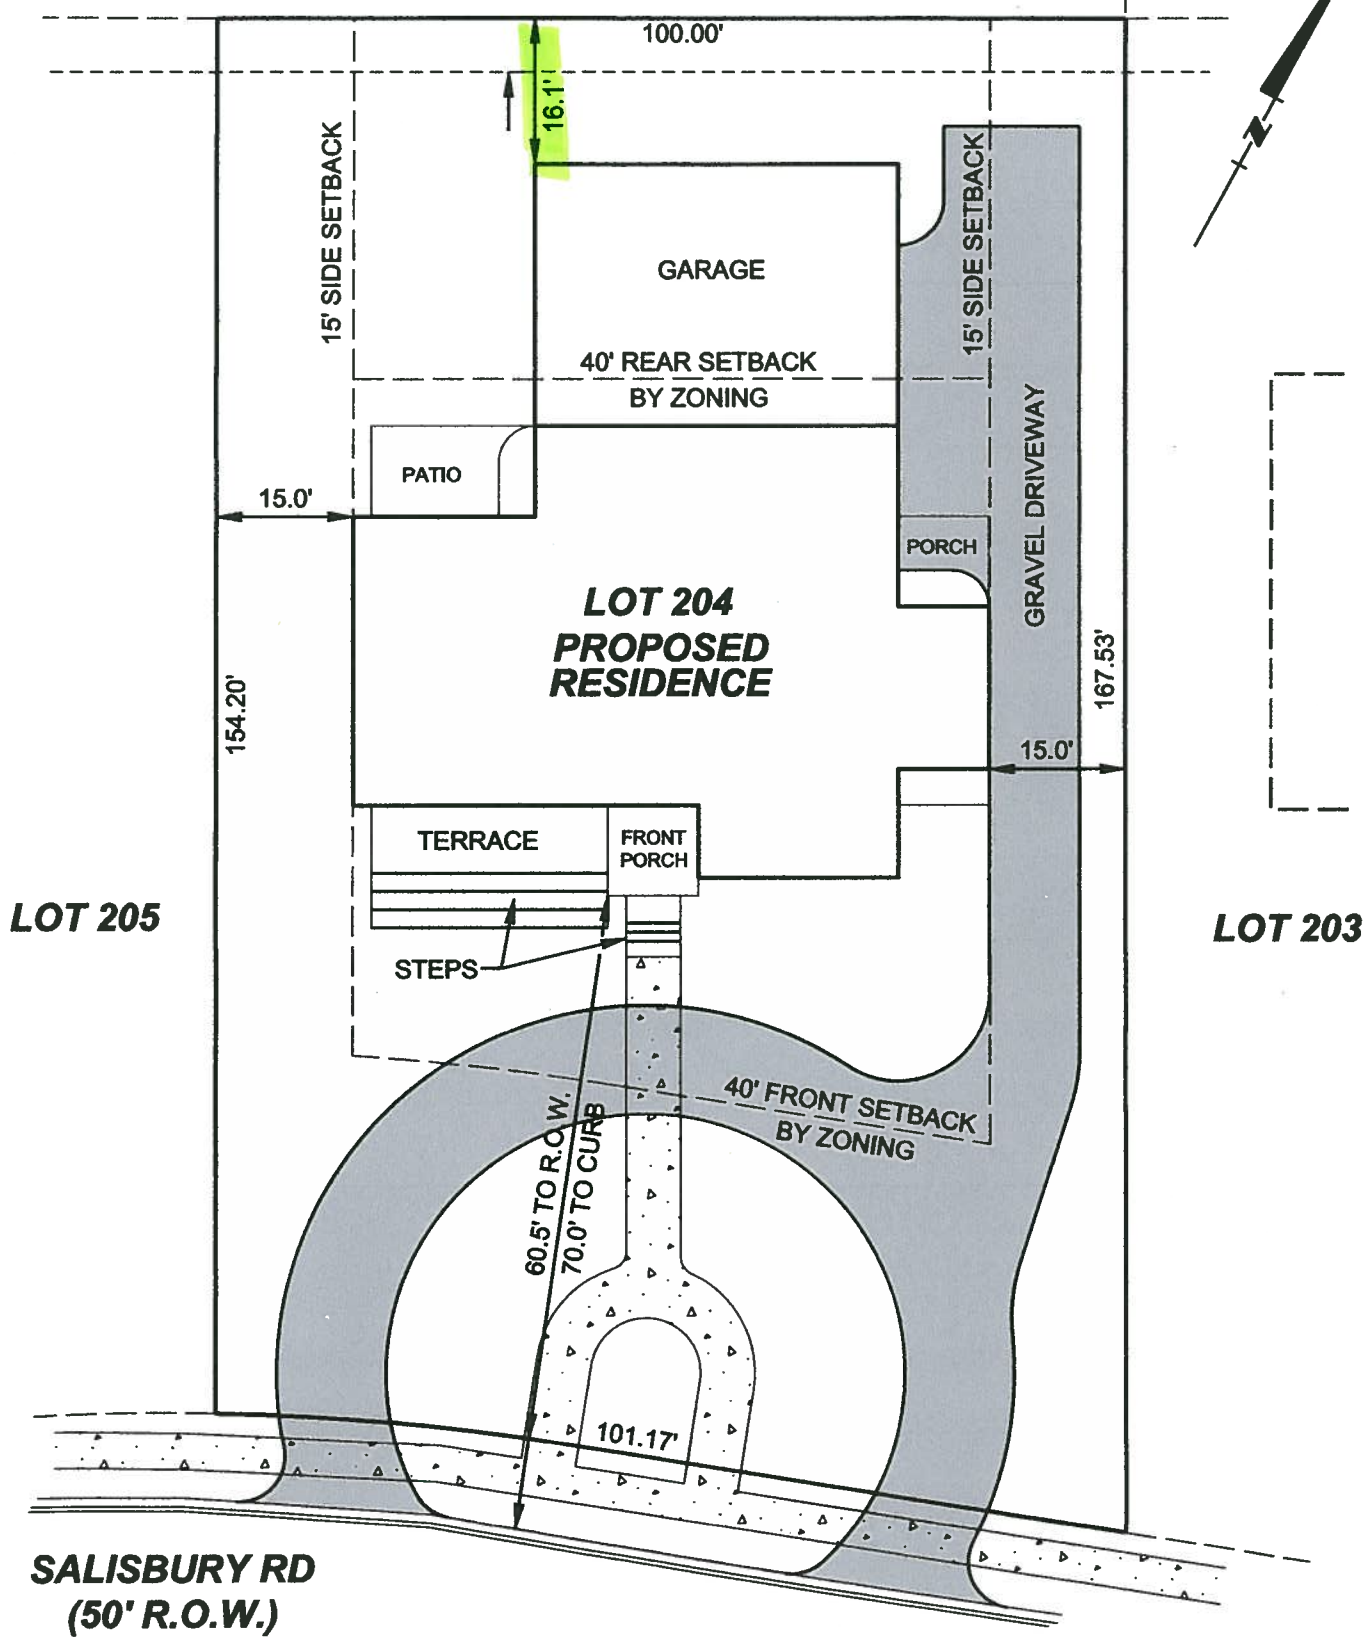

4137

PLOT PLAN - LOT 204
REDMONT PARK
NEW COUNTRY CLUB SECTOR

3062 SALISBURY ROAD
MOUNTAIN BROOK, AL

ALABAMA ENGINEERING CO., INC.
AUGUST 14, 2014 1"=20' 12' EASEMENT

LOT 205

LOT 203

SALISBURY RD
(50' R.O.W.)